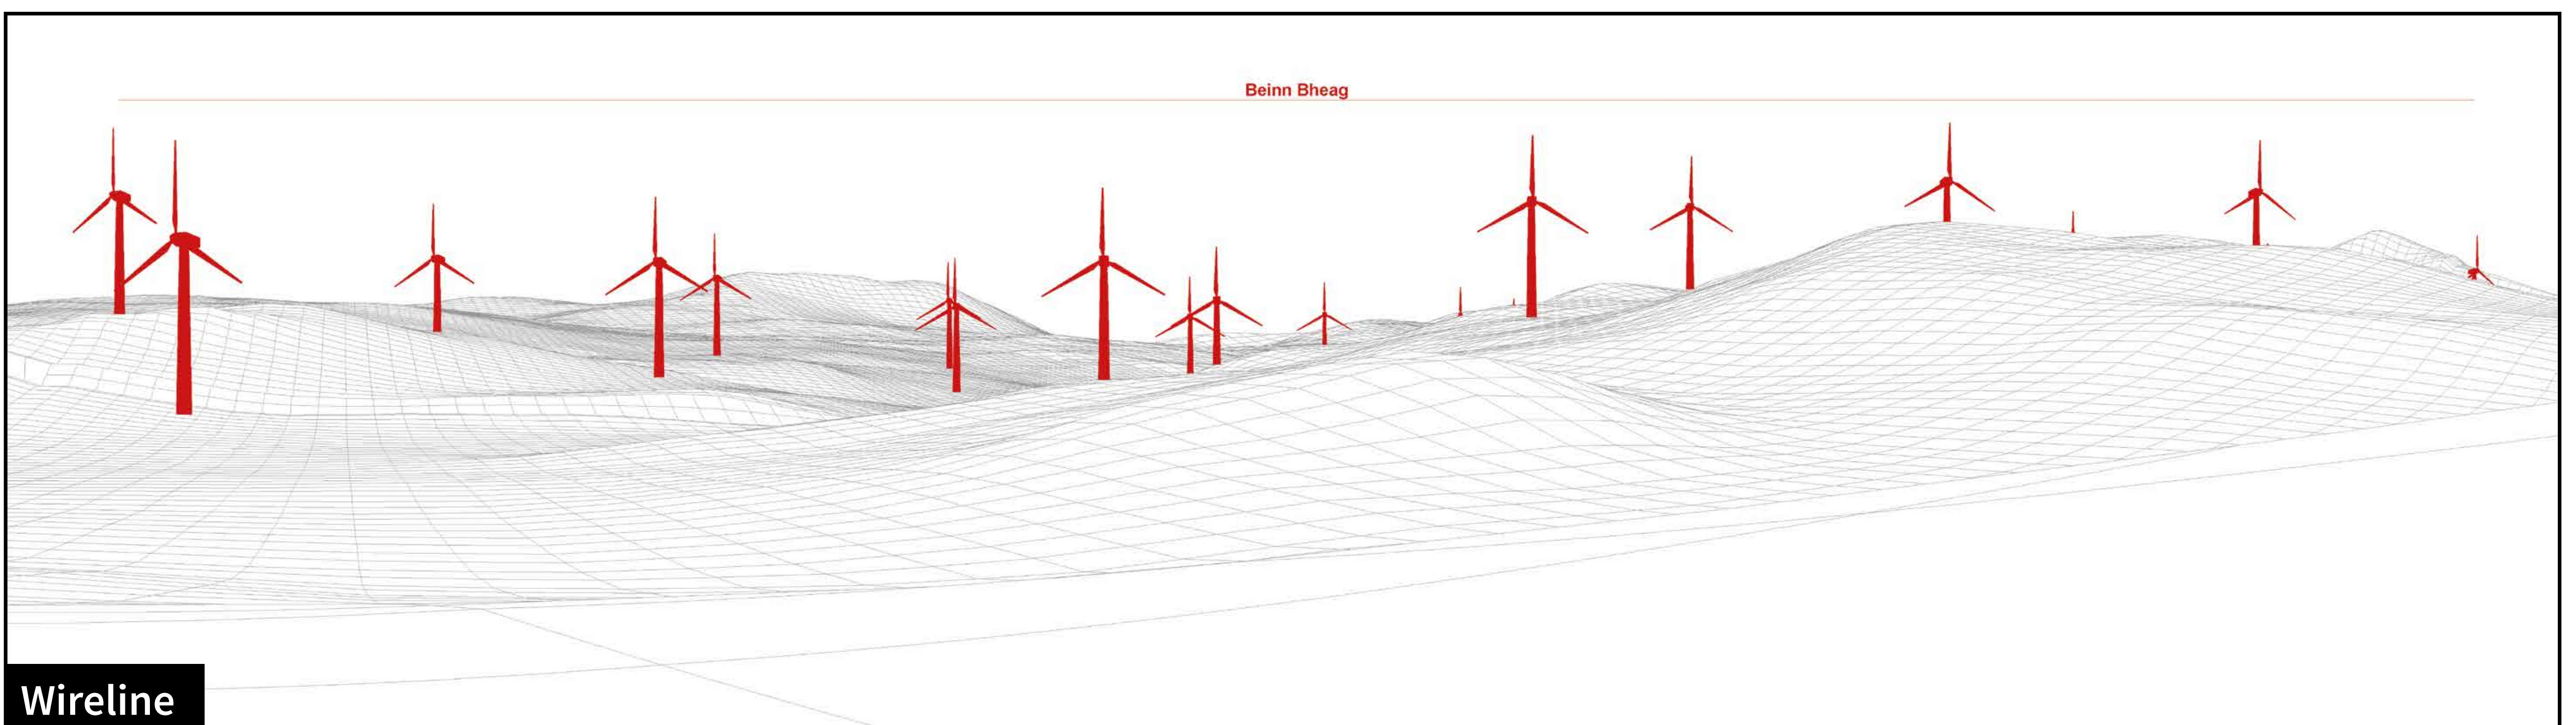

Viewpoint 3 - Kingie

Viewpoint information

Location	Altitude	Nearest turbine	Bearing to centre of photo
209704 E 801394 N	147.13 m AOD	T1 @ 1.29km	215°