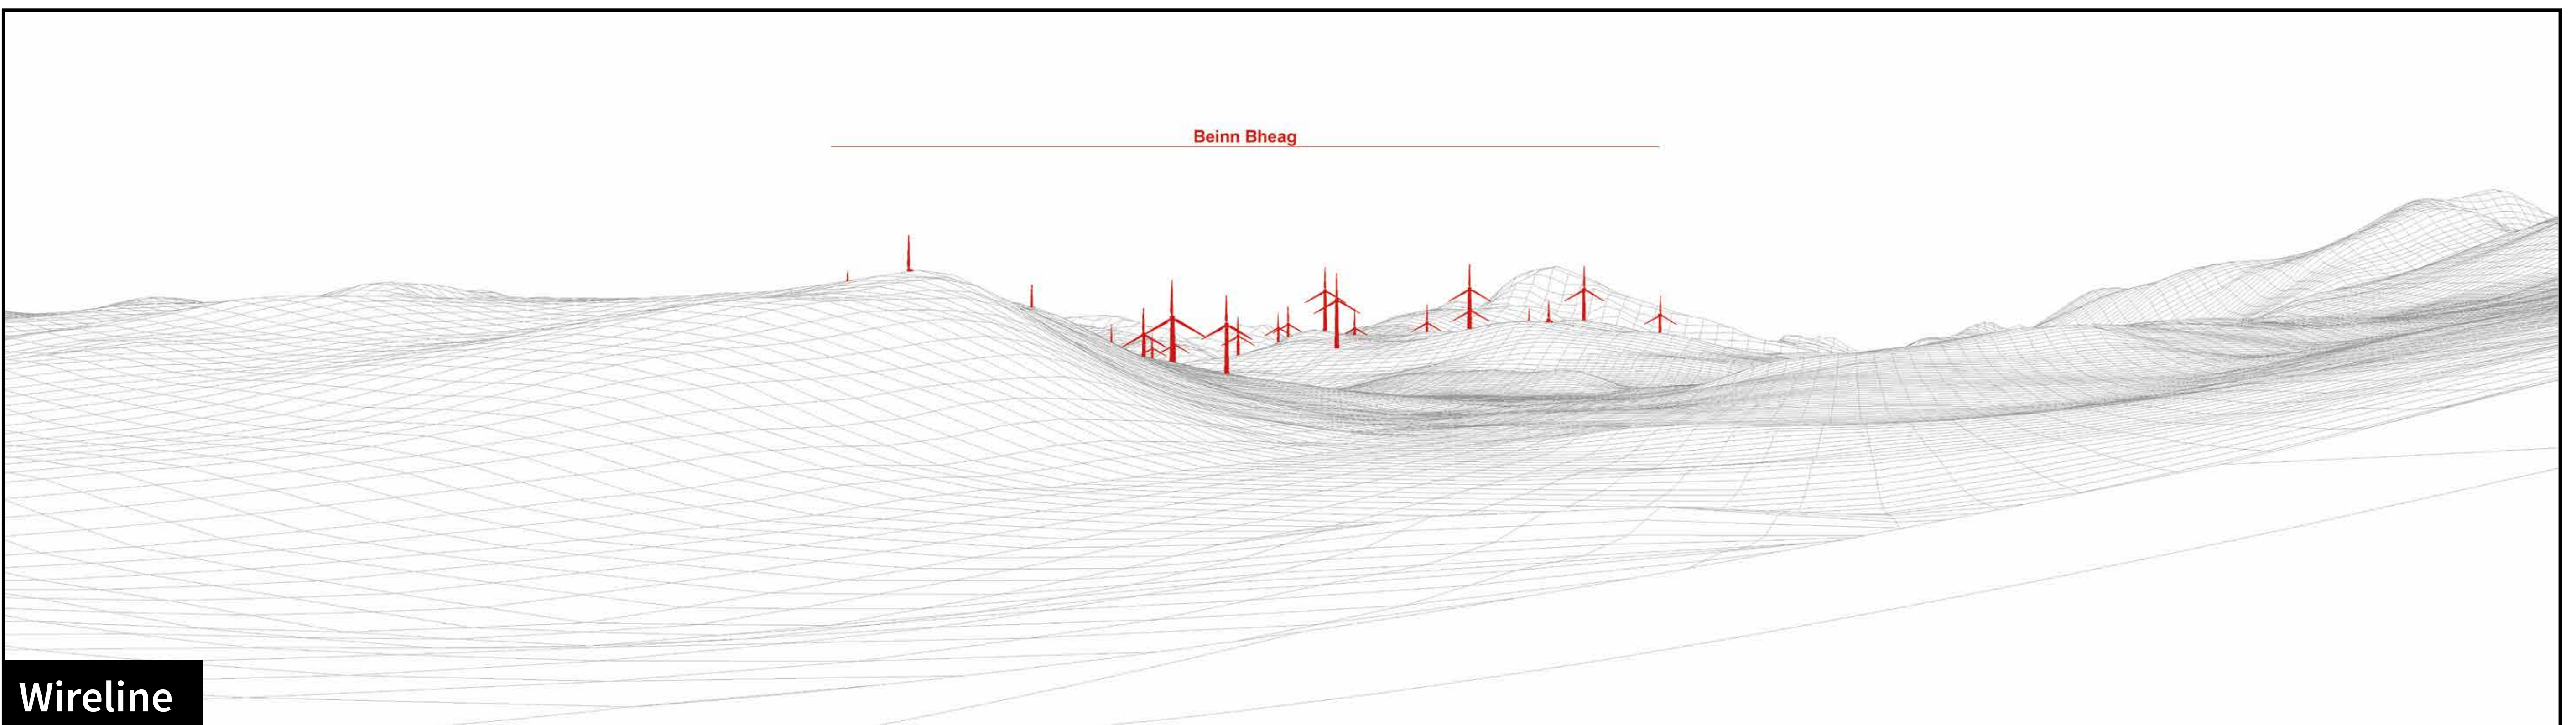

# Viewpoint 10 - Poulary

## Viewpoint information

Location	Altitude	Nearest turbine	Bearing to centre of photo
213093 E 801540 N	133.93 m AOD	T1 @ 3.55km	250°