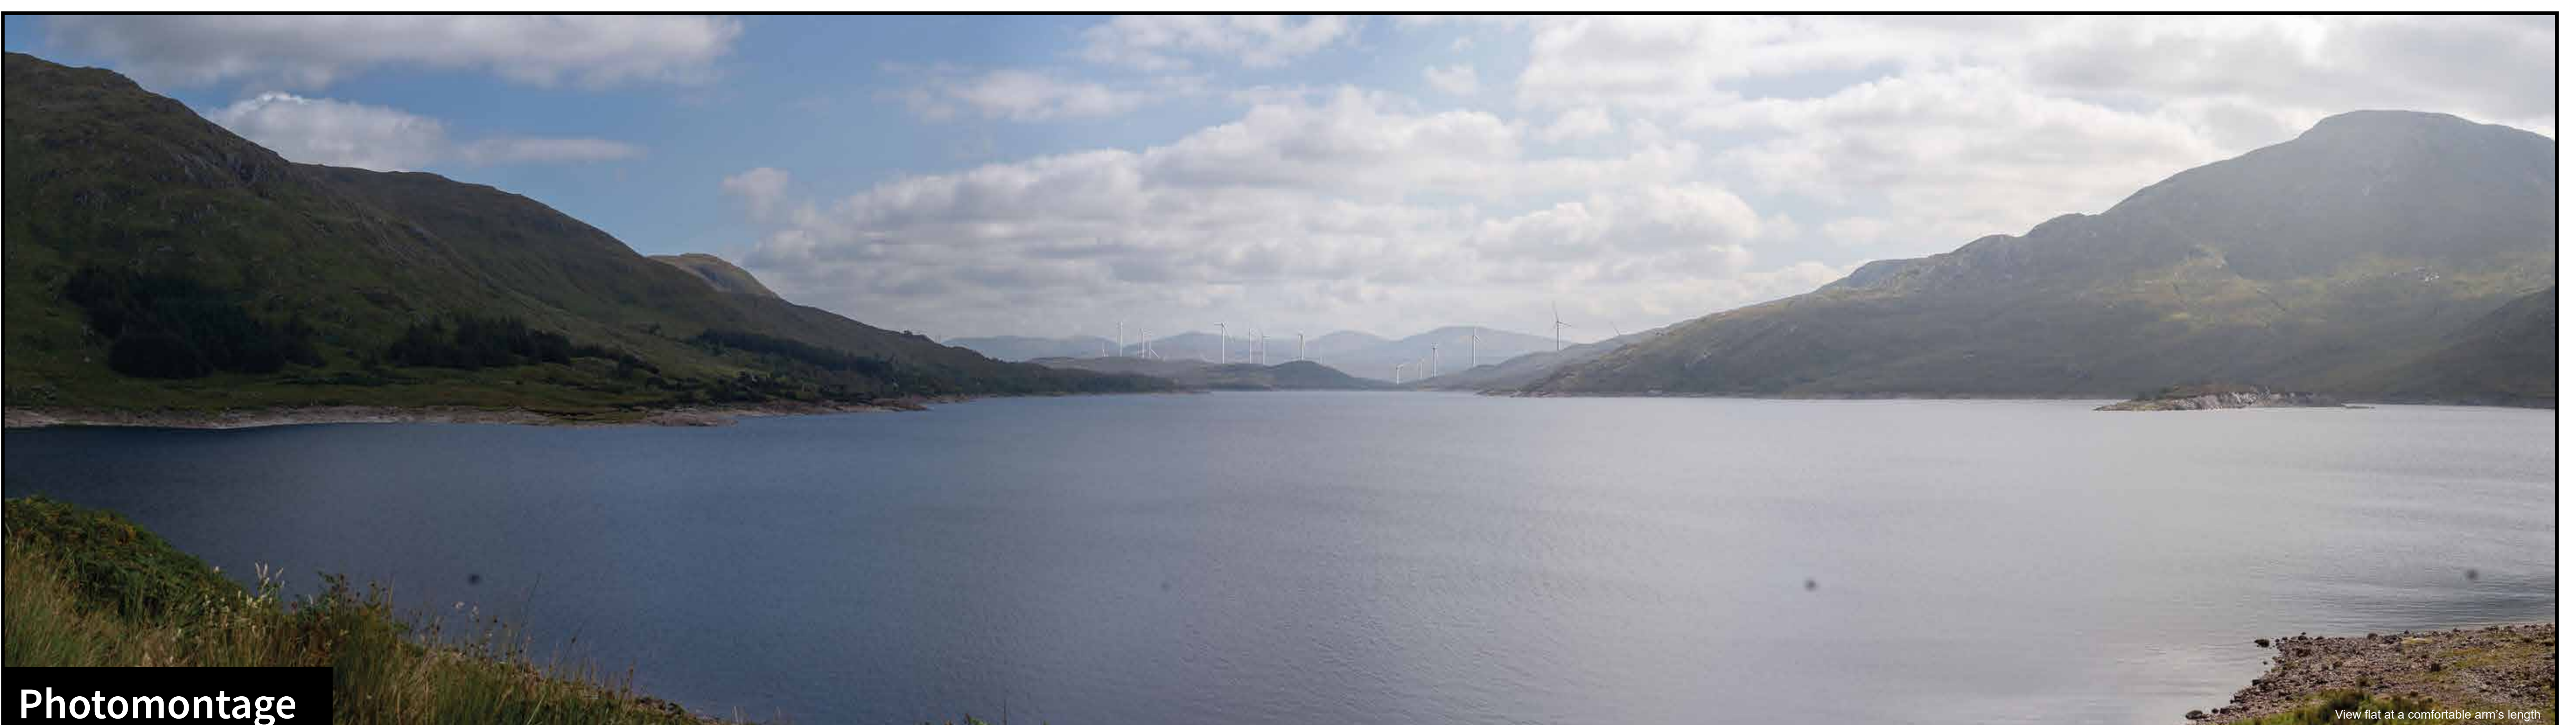

# Viewpoint 11 - Loch Cuaich

Existing view

Wireline

Photomontage

## Viewpoint information

Location	Altitude	Nearest turbine	Bearing to centre of photo
201020 E 803455 N	212.44 m AOD	T28 @ 5.45km	120°