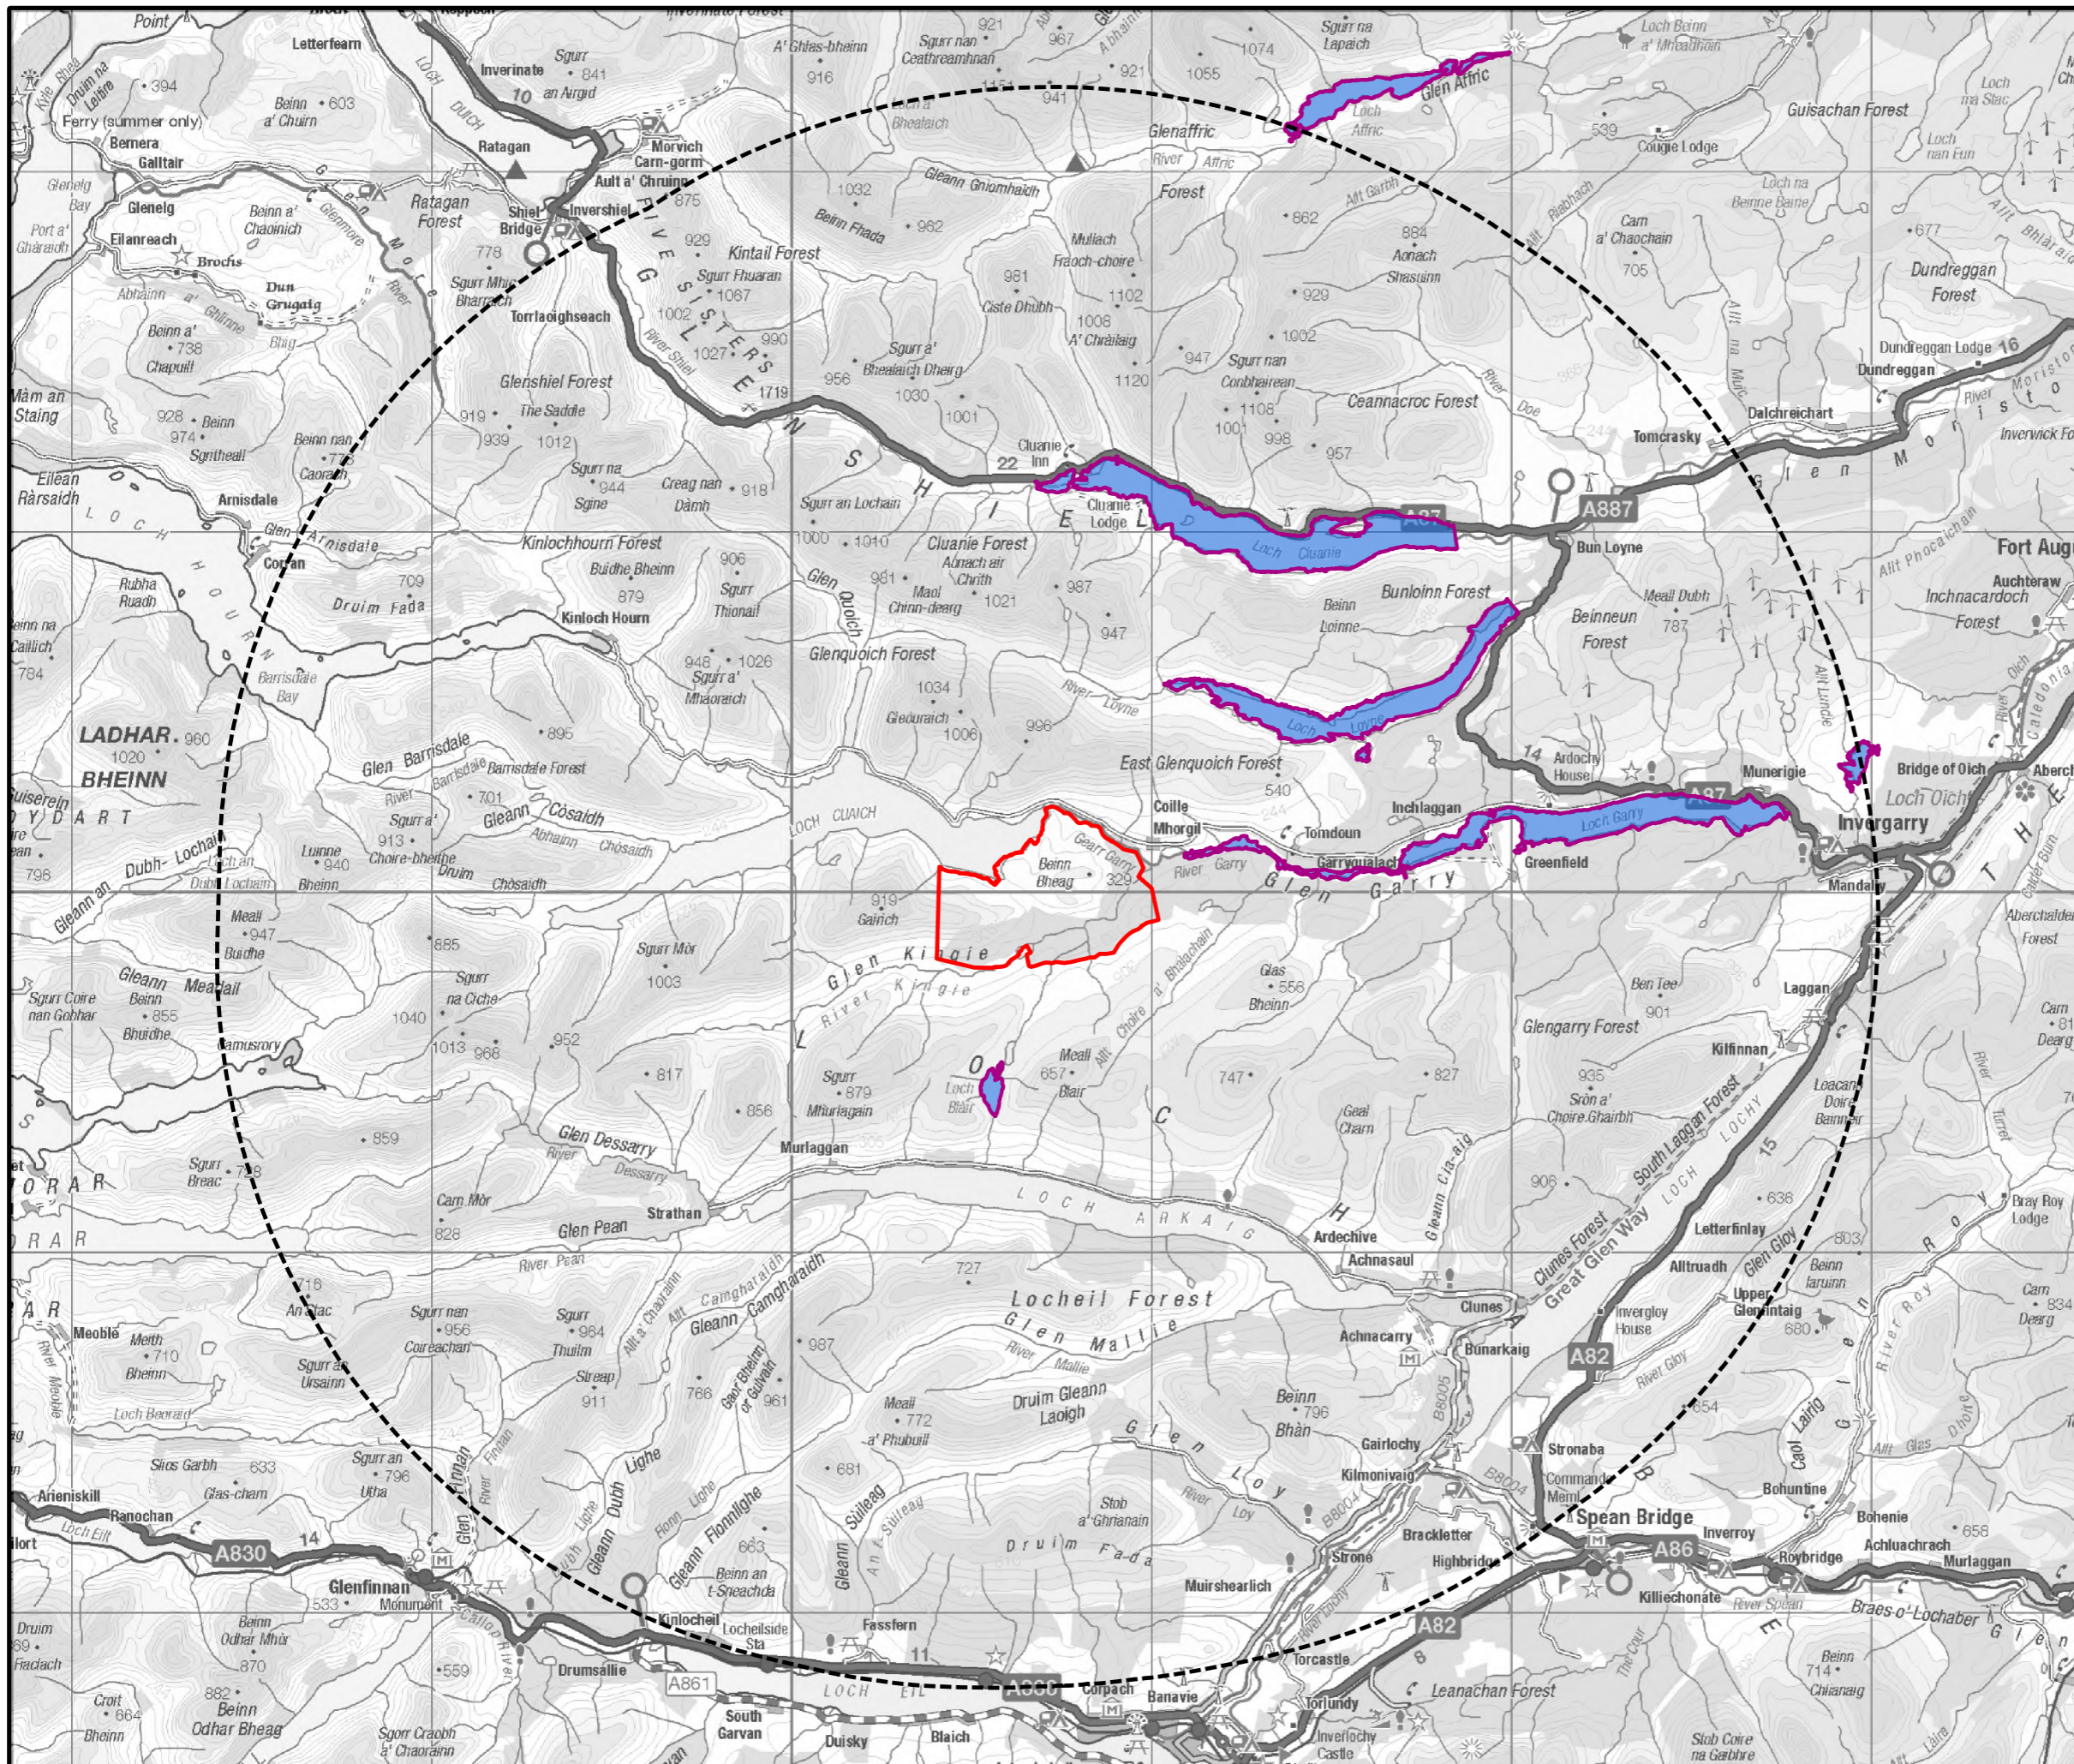

# BEINN BHEAG WIND FARM

## FIGURE 8.2

### ORNITHOLOGICAL DESIGNATED SITES WITHIN 20KM

Contains Ordnance Survey data © Crown copyright and database right 2024. © Crown copyright and database rights 2024 Ordnance Survey 0100031673. Contains NatureScot information licensed under the Open Government Licence v3.0.

-  Site Boundary
-  Ornithological Designated Sites 20 km Study Area
- Designated Sites**
  -  Site of Special Scientific Interest (SSSI)
  -  West Inverness-shire Lochs Special Protection Area (SPA)

LAYOUT DWG: N/A T-LAYOUT NO: N/A